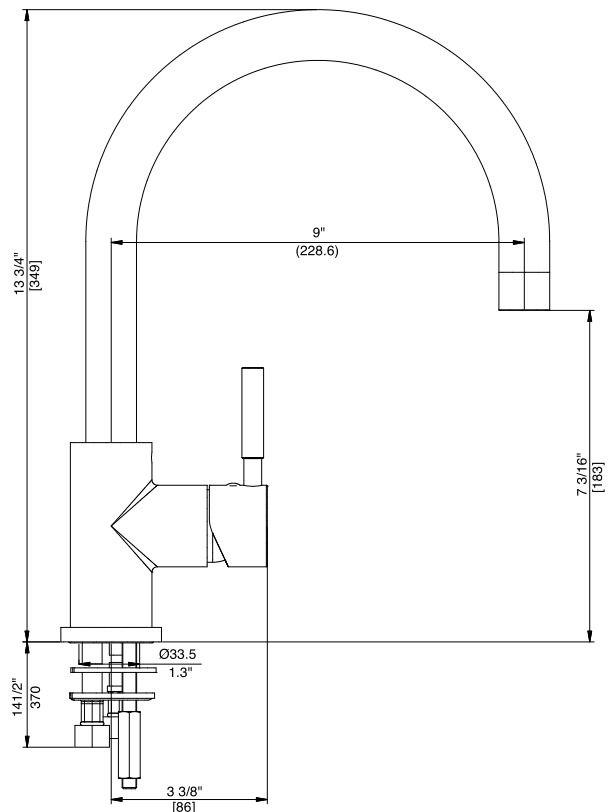

### FEATURES

- Solid brass body
- Ceramic disc cartridge
- Color coded hot & cold supply lines
- Reversible mounting hardware adapts to thick or thin mounting surfaces
- 2.2 G.P.M. flow rate
- Installation in a 1-3/8" hole

### PRODUCT SPECIFICATION

Kitchen faucet to include single lever handle with solid brass body and ceramic disc cartridge. Faucet dimensions to be as follows: Reach: 9"; Spout Height: 7-3/16". Hot and cold supply lines to be color coded. Reversible mounting hardware to adapt to thick or thin mounting surfaces. Kitchen faucet to be BLANCOMERIDIAN™ Single Lever, Model 157-133-\_\_\_\_\_ in \_\_\_\_\_ finish.

### NOMINAL DIMENSIONS

MODEL	REACH	SPOUT HEIGHT	FAUCET HEIGHT
157-133	9	7-3/16	13-3/4

See next page for exploded parts drawing and parts list.